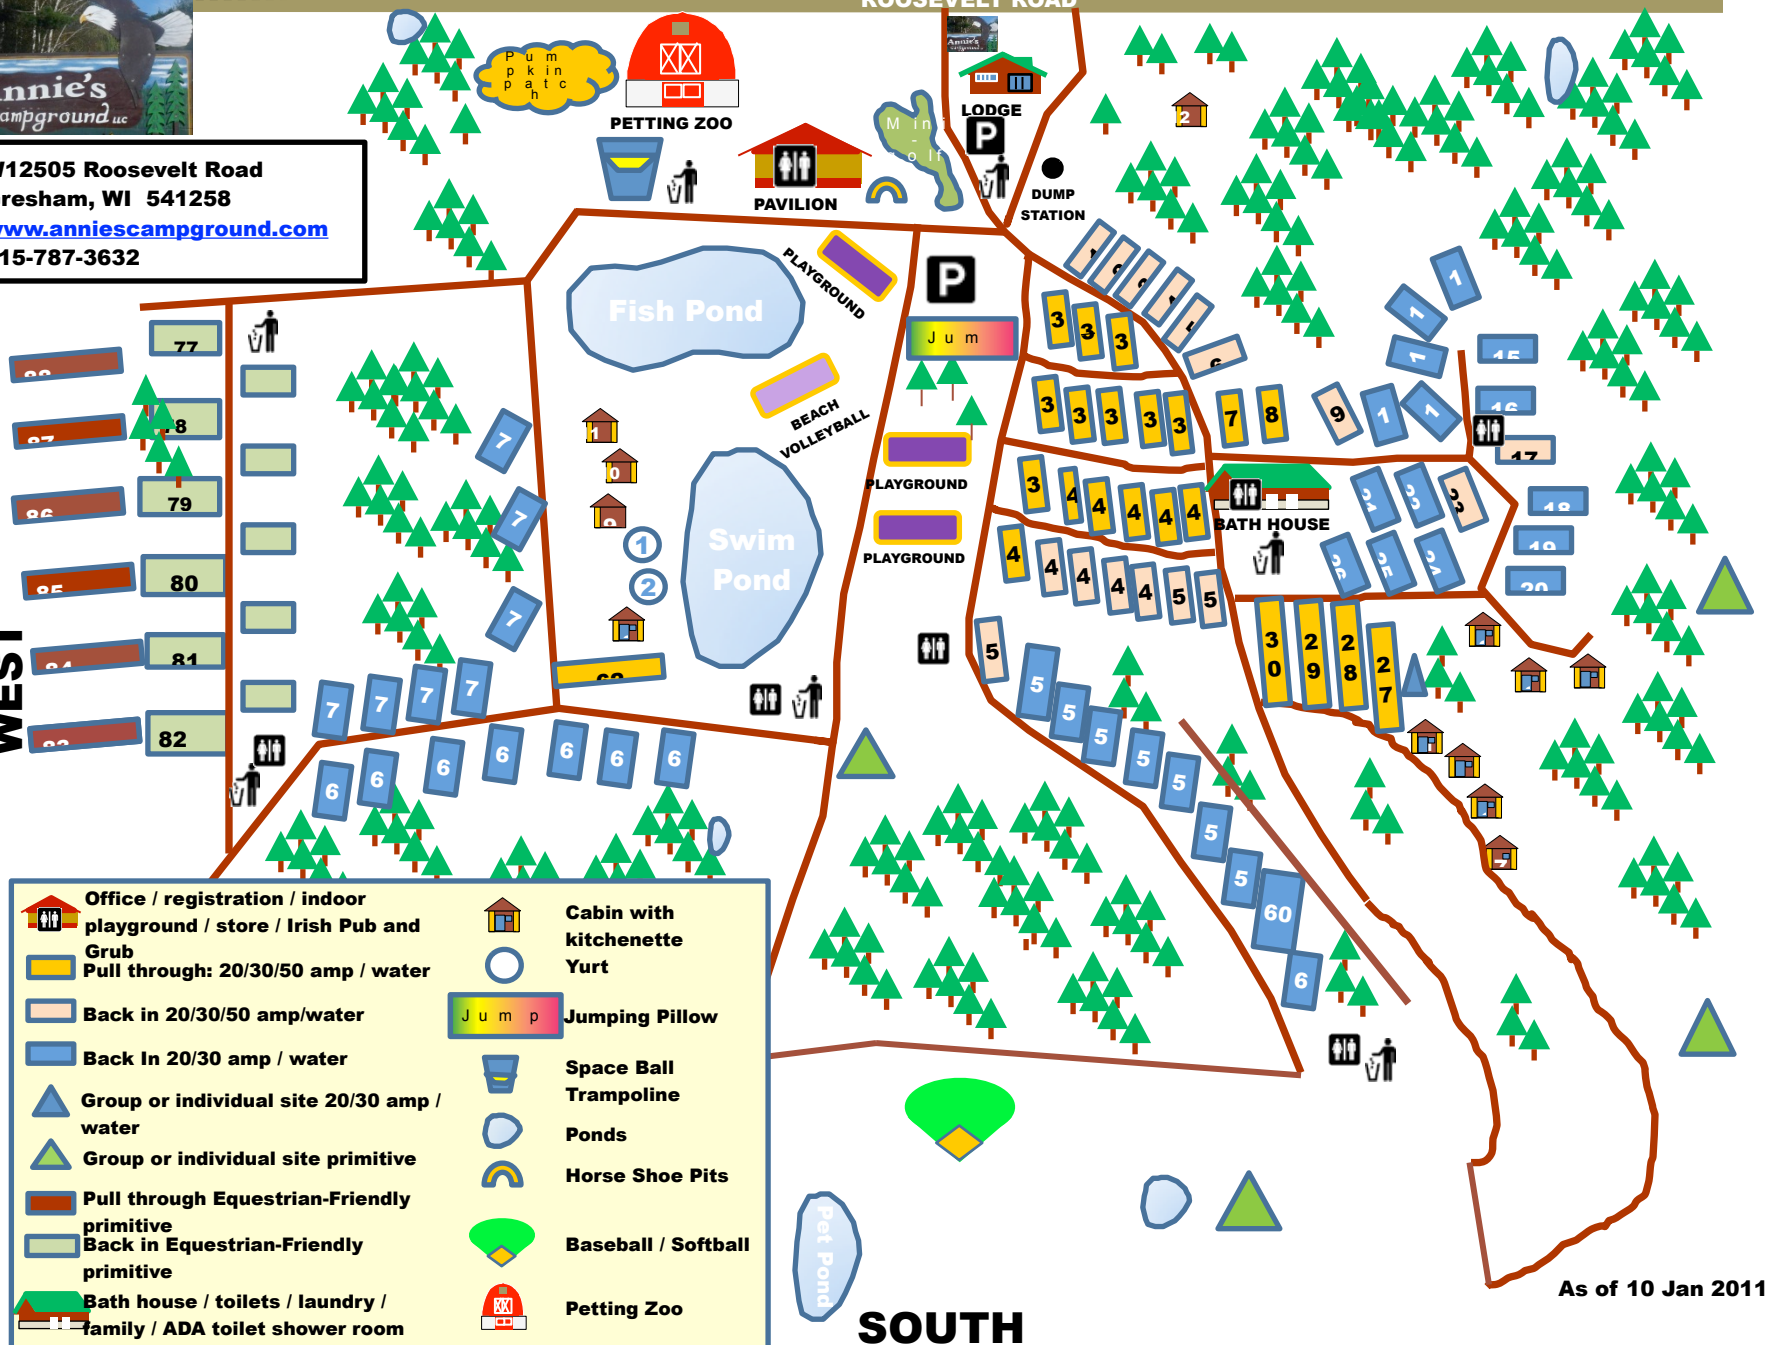

← TO TILLEDA

# NORTH

TO GRESHAM →

ROOSEVELT ROAD

**W12505 Roosevelt Road**  
**Gresham, WI 541258**  
[www.anniescampground.com](http://www.anniescampground.com)  
 715-787-3632

WEST

EAST

	Office / registration / indoor playground / store / Irish Pub and Grub		Cabin with kitchenette
	Pull through: 20/30/50 amp / water		Yurt
	Back in 20/30/50 amp/water		Jumping Pillow
	Back In 20/30 amp / water		Space Ball
	Group or individual site 20/30 amp / water		Trampoline
	Group or individual site primitive		Ponds
	Pull through Equestrian-Friendly primitive		Horse Shoe Pits
	Back in Equestrian-Friendly primitive		Baseball / Softball
	Bath house / toilets / laundry / family / ADA toilet shower room		Petting Zoo

# SOUTH